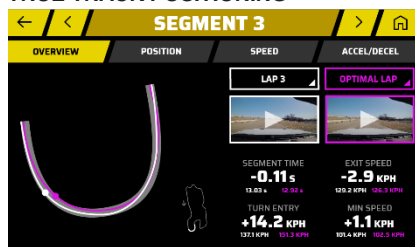

### PRODUCT OVERVIEW:

Garmin Catalyst is an industry-first virtual racing coach and driving performance optimizer<sup>1</sup> that's changing the world of motorsports. It mounts in the cockpit to gather your performance data and provide real-time audible coaching. Immediate session analysis helps drivers of all levels achieve their full track driving potential. Ground breaking True Track Positioning™ technology uses built-in accelerometer, 10 Hz multi-GNSS positioning and image processing to automatically generate your car's racing line on the track. Plus, our revolutionary True Optimal Lap™ technology shows your best achievable time, based on lines you actually drove and can repeat. While on the track, hear real-time coaching cues through a compatible headset<sup>2</sup> or car stereo. After your session, use the touchscreen display to immediately review your performance data and see your major areas for improvement.

### SCREENSHOTS:

TRUE TRACK POSITIONING

TRUE OPTIMAL LAP

VIDEO OVERLAYS

SEE AREAS OF GAIN

ADAPTIVE COACHING

TRACK DATABASE