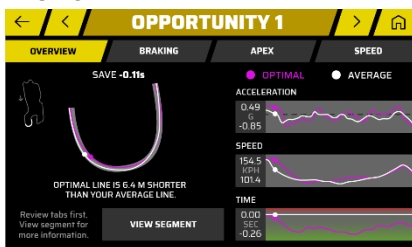

TRUE OPTIMAL LAP