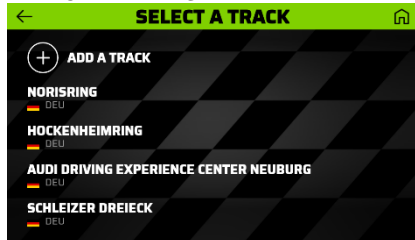

### SCREENSHOTS:

TRUE TRACK POSITIONING

TRUE OPTIMAL LAP

VIDEO OVERLAYS

SEE AREAS OF GAIN

ADAPTIVE COACHING

TRACK DATABASE