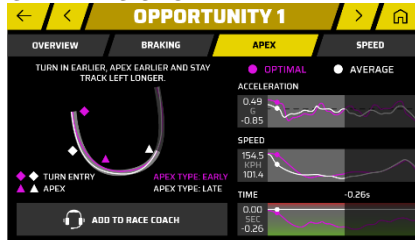

### KEY FEATURES:

<b>NEW</b>	<b>TRUE TRACK POSITIONING™</b>	To automatically generate your car's racing line on the track, ground-breaking True Track Positioning™ technology uses built-in accelerometers, image processing and 10 Hz multi-GNSS positioning
<b>NEW</b>	<b>LIVE AUDIO COACHING CUES</b>	Receive real-time audio coaching cues in a compatible headset or stream through your car stereo via BLUETOOTH®
<b>NEW</b>	<b>TRUE OPTIMAL LAP™</b>	Shows your best achievable time, based on lines you actually drove and can repeat
<b>NEW</b>	<b>SEE AREAS OF GAIN</b>	Automatically interprets your data to show biggest areas of gain right on the 7" Catalyst display; no computer needed
<b>NEW</b>	<b>REMOTE CAM IMAGE PROCESSING</b>	Included Remote Cam with attached polarized lens cover records crisp 1080p video which can be played back on the Catalyst device with time-synced overlays showing speed, lap data and more
<b>NEW</b>	<b>PERFORMANCE METRICS</b>	Shows best lap time, adaptive delta time, number of laps and session time. Easily compare your performance data from other sessions, and get immediate, adaptive suggestions
<b>NEW</b>	<b>TRACK DATABASE</b>	Comes preloaded with a global track database with the ability to add more road courses as well
<b>NEW</b>	<b>ON-DEVICE SESSION ANALYSIS</b>	Immediately review in-depth performance data on your Garmin Catalyst device
<b>NEW</b>	<b>ACCESS DATA USING GARMIN CONNECT™</b>	In addition to the in-depth data provided on your Garmin Catalyst device, users also have the option to access data summaries on a mobile device or computer using Garmin Connect™ with an active Wi-Fi® connection
<b>NEW</b>	<b>SECURE MOUNTING OPTIONS</b>	Securely position Catalyst inside the cockpit using the included heavy-duty suction up or screw down mount

### SCREENSHOTS:

TRUE TRACK POSITIONING

TRUE OPTIMAL LAP

VIDEO OVERLAYS

SEE AREAS OF GAIN

ADAPTIVE COACHING

TRACK DATABASE