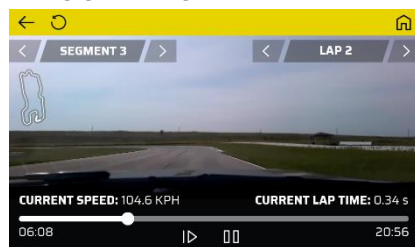

### SCREENSHOTS:

TRUE TRACK POSITIONING

TRUE OPTIMAL LAP

VIDEO OVERLAYS

SEE AREAS OF GAIN

ADAPTIVE COACHING

TRACK DATABASE