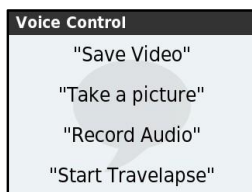

VOICE CONTROL