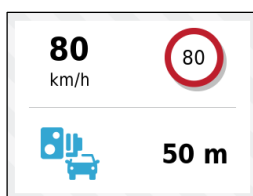

### SCREENSHOTS:

**AUTOMATIC INCIDENT DETECTION**

**VOICE CONTROL**

**FORWARD COLLISION WARNING**

**LANE DEPARTURE WARNING**

**SAFETY CAMERA ALERTS<sup>4</sup>**

**TRAVELAPSE**