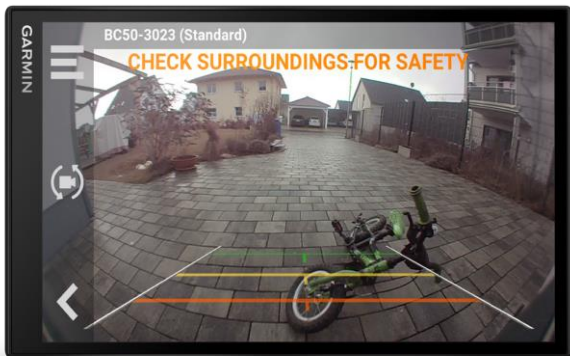

Garmin BC 50

Garmin BC 50 with Night Vision

GARMIN BC™ 50 SERIES

WIRELESS BACKUP CAMERAS

**NEW PRODUCT
ANNOUNCEMENT**

KEY FEATURES:

NEW	CLEAR CAMERA VIEW	Sharp camera resolution, up to 720p HD, presents a clear view behind your vehicle when in reverse; wirelessly pairs with your compatible Garmin sat nav (visit Garmin.com/bc50 for compatible devices)
NEW	NIGHT VISION	Only BC 50 with Night Vision is equipped with NightGlo™ technology, illuminates what matters behind your vehicle for exceptional visibility at night
NEW	LONG WIRELESS RANGE	Long 50' (15 metres) transmission range makes this backup camera ideal for all types of vehicles, including longer semi-trucks, campervan and trailers
NEW	WIDE FIELD OF VIEW	Wide 160-degree field of view gives you a full picture of what's behind your vehicle
NEW	RUGGED DESIGN	Rugged, compact design and IP67 ¹ weather-resistant housing means BC 50 can withstand rain, snow and harsh road conditions
NEW	EXTENSION CABLE	Optional 50' (15 metres) extension cable (sold separately) adds to the transmission range to provide a range up to 100' (30 metres) for extended rigs and vehicle-trailer configurations
	POWER SOURCE	Requires connection to a switched 12- or 24-volt power source, such as your vehicle's reverse lights; professional installation recommended