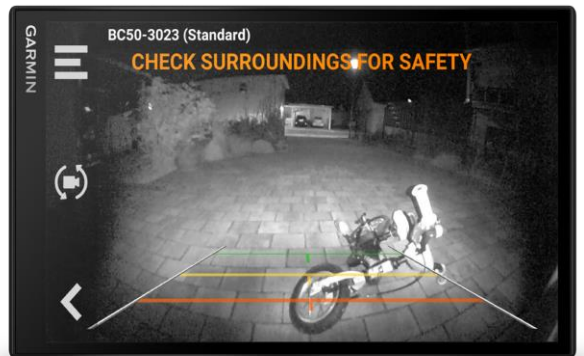

NightGlo Illumination